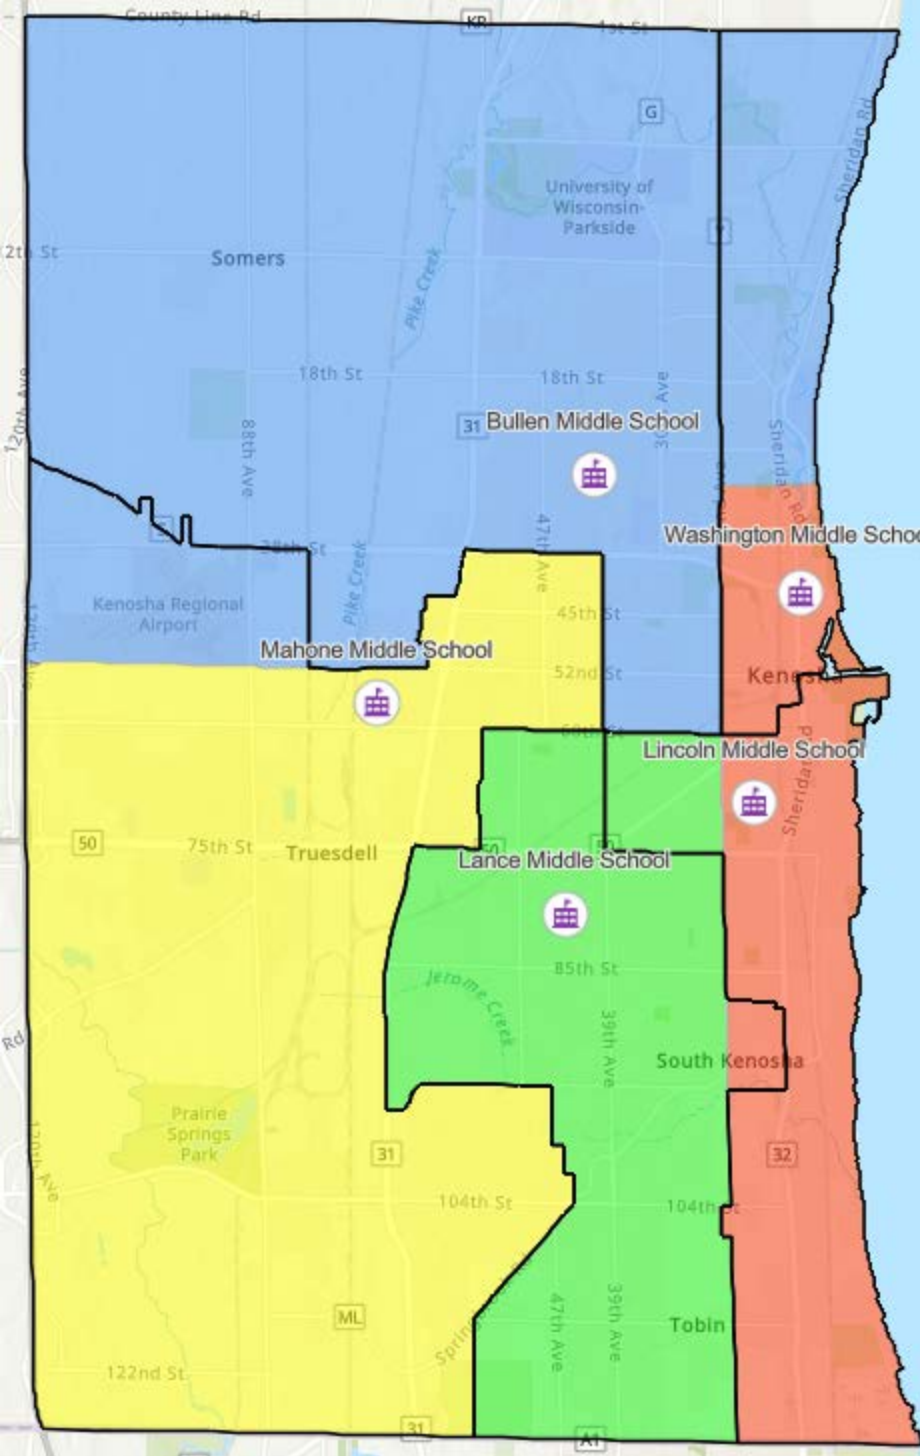

**KUSD Rightsizing
Elementary School
Scenario: Grape
Closing: EBSOLA-CA,
Jefferson, McKinley,
Stocker and Vernon
Nov. 14, 2023**

**KUSD Rightsizing
Elementary School
Scenario: Pineapple
Closing: EBSOLA-CA,
Grewenow, Jefferson,
McKinley, and Vernon
Nov. 14, 2023**

**KUSD Rightsizing
Elementary School
Scenario: Strawberry
Closing: EBSOLA-CA,
Jefferson, McKinley,
and Vernon
Nov. 14, 2023**

**KUSD Rightsizing
Elementary School
Scenario: Cherry
Closing: Grant,
Jefferson, McKinley,
and Vernon**

**Converting EBSOLA-
CA & Washington into a
PK-8 School at the
EBSOLA Building**

**KUSD Rightsizing
Middle School
Scenario: Cherry
Converting EBSOLA-
CA & Washington into a
PK-8 School at the
EBSOLA Building
Nov. 14, 2023**

**KUSD Rightsizing
Middle School
Scenario: Banana
Closing: Lincoln
Nov. 14, 2023**

**KUSD Rightsizing
Middle School
Scenario: Mango
Closing: Washington
Nov. 14, 2023**

**KUSD Rightsizing
High School
Scenario: Orange
Closing: Reuther
Nov. 14, 2023**