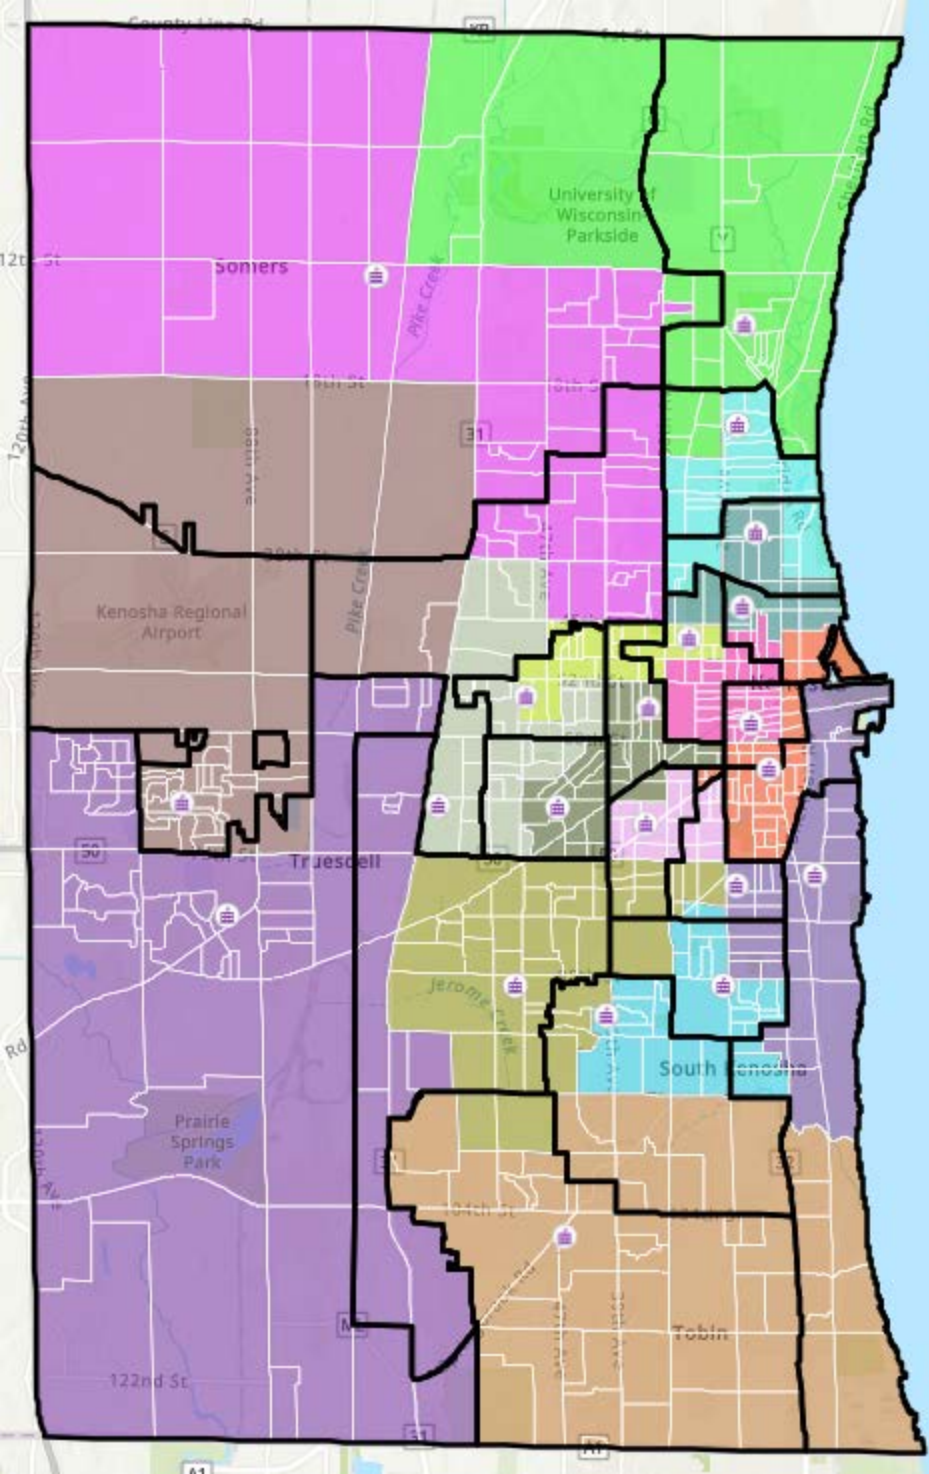

**KUSD Rightsizing
Elementary School
Scenario: Grape
Closing: EBSOLA-CA,
Jefferson, McKinley,
Stocker and Vernon
Nov. 14, 2023**

**KUSD Rightsizing
Elementary School
Scenario: Pineapple
Closing: EBSOLA-CA,
Grewenow, Jefferson,
McKinley, and Vernon
Nov. 14, 2023**

**KUSD Rightsizing
Elementary School
Scenario: Strawberry
Closing: EBSOLA-CA,
Jefferson, McKinley,
and Vernon
Nov. 14, 2023**

**KUSD Rightsizing
Elementary School
Scenario: Cherry
Closing: Grant,
Jefferson, McKinley,
and Vernon**

**Converting EBSOLA-
CA & Washington into a
PK-8 School at the
EBSOLA Building**

**KUSD Rightsizing
Middle School
Scenario: Cherry
Converting EBSOLA-
CA & Washington into a
PK-8 School at the
EBSOLA Building
Nov. 14, 2023**

**KUSD Rightsizing
Middle School
Scenario: Banana
Closing: Lincoln
Nov. 14, 2023**

**KUSD Rightsizing
Middle School
Scenario: Mango
Closing: Washington
Nov. 14, 2023**

**KUSD Rightsizing
High School
Scenario: Orange
Closing: Reuther
Nov. 14, 2023**