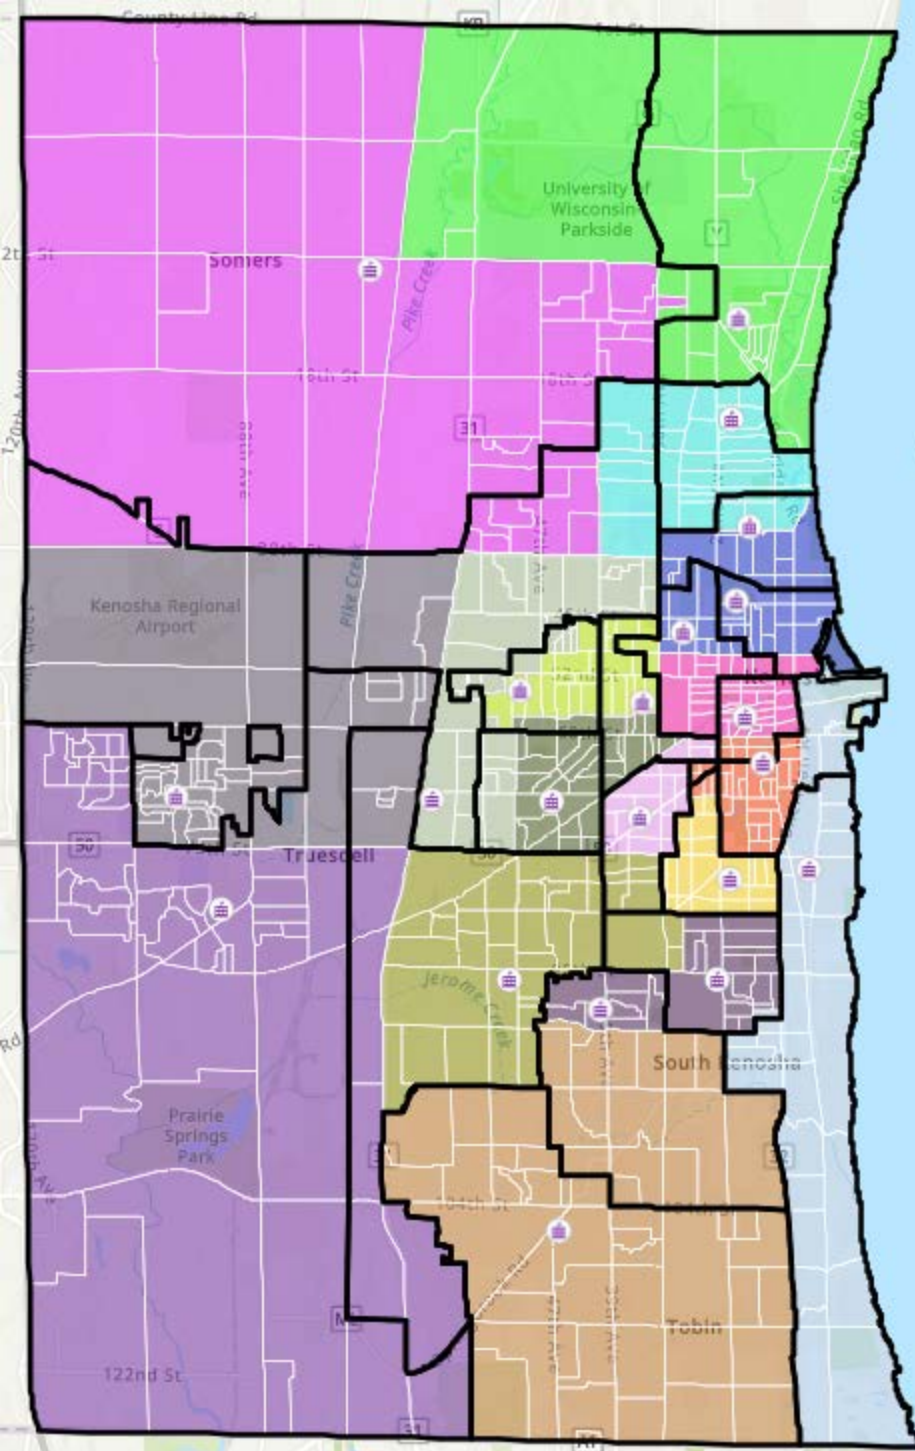

**KUSD Rightsizing
Elementary School
Scenario: Grape
Closing: EBSOLA-CA,
Jefferson, McKinley,
Stocker and Vernon
Nov. 14, 2023**

**KUSD Rightsizing
Elementary School
Scenario: Pineapple
Closing: EBSOLA-CA,
Grewenow, Jefferson,
McKinley, and Vernon
Nov. 14, 2023**

**KUSD Rightsizing
Elementary School
Scenario: Strawberry
Closing: EBSOLA-CA,
Jefferson, McKinley,
and Vernon
Nov. 14, 2023**

**KUSD Rightsizing
Elementary School
Scenario: Cherry
Closing: Grant,
Jefferson, McKinley,
and Vernon**

**Converting EBSOLA-
CA & Washington into a
PK-8 School at the
EBSOLA Building**

**KUSD Rightsizing
Middle School
Scenario: Cherry
Converting EBSOLA-
CA & Washington into a
PK-8 School at the
EBSOLA Building
Nov. 14, 2023**

**KUSD Rightsizing
Middle School
Scenario: Banana
Closing: Lincoln
Nov. 14, 2023**

**KUSD Rightsizing
Middle School
Scenario: Mango
Closing: Washington
Nov. 14, 2023**

**KUSD Rightsizing
High School
Scenario: Orange
Closing: Reuther
Nov. 14, 2023**