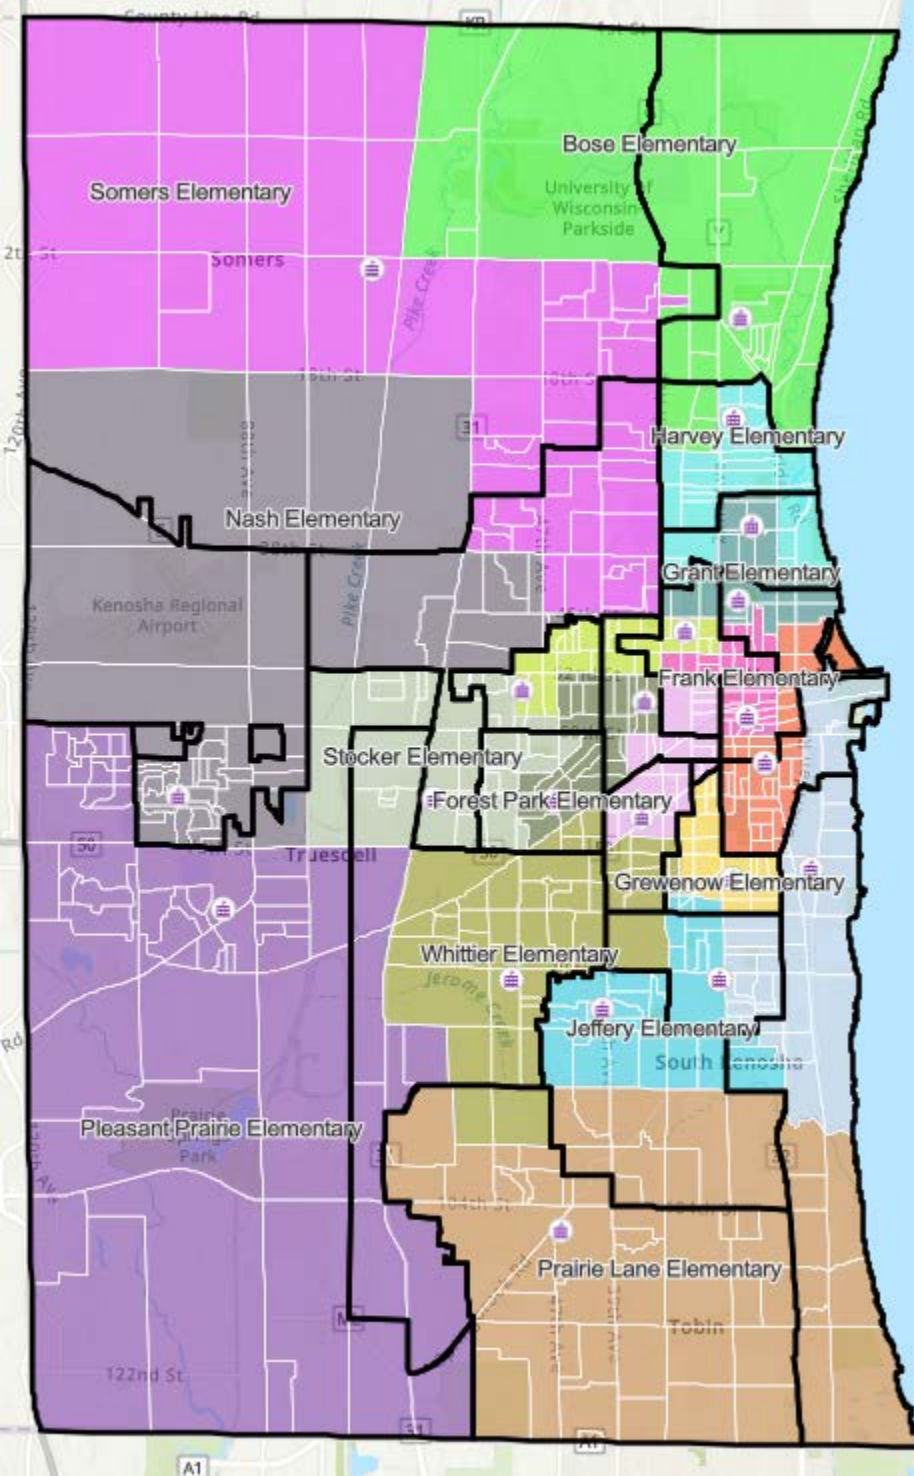

**KUSD Rightsizing
Elementary School
Scenario: Grape
Closing: EBSOLA-CA,
Jefferson, McKinley,
Stocker and Vernon
Nov. 14, 2023**

**KUSD Rightsizing
Elementary School
Scenario: Pineapple
Closing: EBSOLA-CA,
Grewenow, Jefferson,
McKinley, and Vernon
Nov. 14, 2023**

**KUSD Rightsizing
Elementary School
Scenario: Strawberry
Closing: EBSOLA-CA,
Jefferson, McKinley,
and Vernon
Nov. 14, 2023**

**KUSD Rightsizing
Elementary School
Scenario: Cherry
Closing: Grant,
Jefferson, McKinley,
and Vernon**

**Converting EBSOLA-
CA & Washington into a
PK-8 School at the
EBSOLA Building**

**KUSD Rightsizing
Middle School
Scenario: Cherry
Converting EBSOLA-
CA & Washington into a
PK-8 School at the
EBSOLA Building
Nov. 14, 2023**

**KUSD Rightsizing
Middle School
Scenario: Banana
Closing: Lincoln
Nov. 14, 2023**

**KUSD Rightsizing
Middle School
Scenario: Mango
Closing: Washington
Nov. 14, 2023**

**KUSD Rightsizing
High School
Scenario: Orange
Closing: Reuther
Nov. 14, 2023**