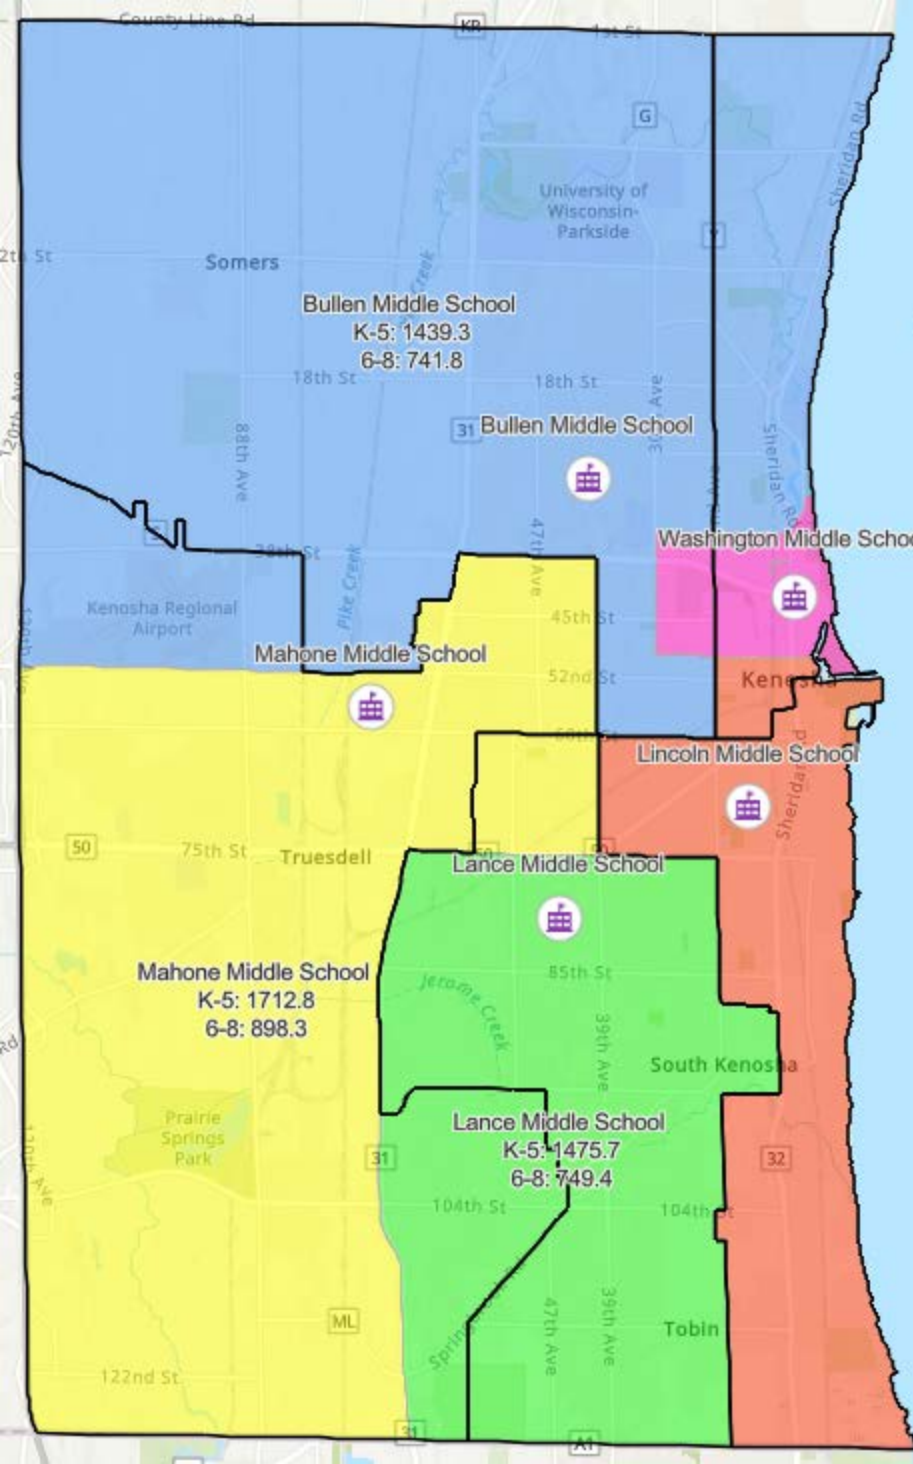

**KUSD Rightsizing
Elementary School
Scenario: Grape
Closing: EBSOLA-CA,
Jefferson, McKinley,
Stocker and Vernon
Nov. 14, 2023**

**KUSD Rightsizing
Elementary School
Scenario: Pineapple
Closing: EBSOLA-CA,
Grewenow, Jefferson,
McKinley, and Vernon
Nov. 14, 2023**

**KUSD Rightsizing
Elementary School
Scenario: Strawberry
Closing: EBSOLA-CA,
Jefferson, McKinley,
and Vernon
Nov. 14, 2023**

**KUSD Rightsizing
Elementary School
Scenario: Cherry
Closing: Grant,
Jefferson, McKinley,
and Vernon**

**Converting EBSOLA-
CA & Washington into a
PK-8 School at the
EBSOLA Building**

**KUSD Rightsizing
Middle School
Scenario: Cherry
Converting EBSOLA-
CA & Washington into a
PK-8 School at the
EBSOLA Building
Nov. 14, 2023**

**KUSD Rightsizing
Middle School
Scenario: Banana
Closing: Lincoln
Nov. 14, 2023**

**KUSD Rightsizing
Middle School
Scenario: Mango
Closing: Washington
Nov. 14, 2023**

**KUSD Rightsizing
High School
Scenario: Orange
Closing: Reuther
Nov. 14, 2023**