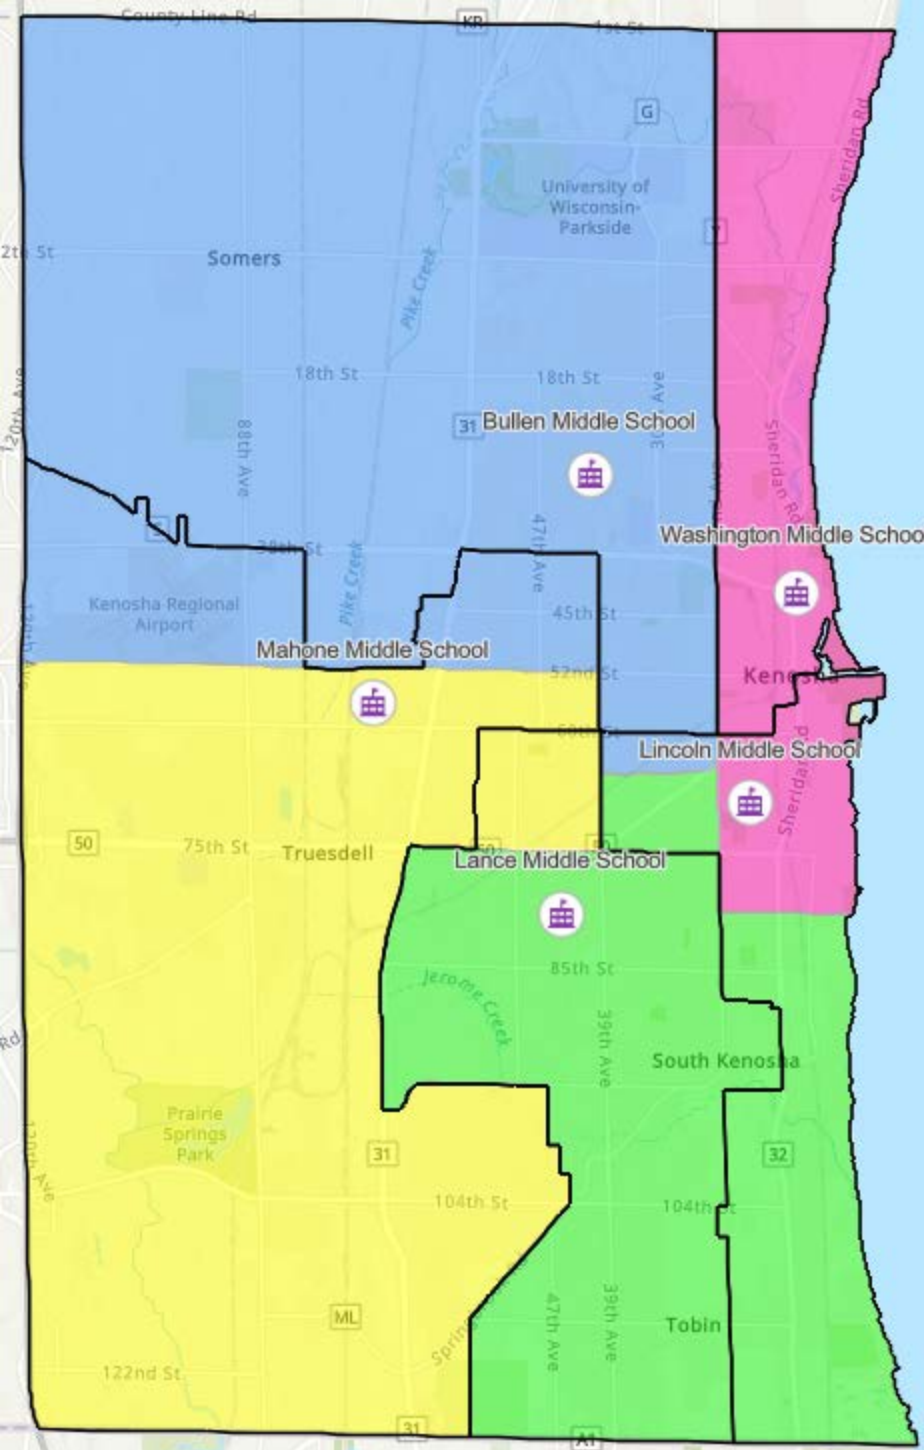

**KUSD Rightsizing
Elementary School
Scenario: Grape
Closing: EBSOLA-CA,
Jefferson, McKinley,
Stocker and Vernon
Nov. 14, 2023**

**KUSD Rightsizing
Elementary School
Scenario: Pineapple
Closing: EBSOLA-CA,
Grewenow, Jefferson,
McKinley, and Vernon
Nov. 14, 2023**

**KUSD Rightsizing
Elementary School
Scenario: Strawberry
Closing: EBSOLA-CA,
Jefferson, McKinley,
and Vernon
Nov. 14, 2023**

**KUSD Rightsizing
Elementary School
Scenario: Cherry
Closing: Grant,
Jefferson, McKinley,
and Vernon**

**Converting EBSOLA-
CA & Washington into a
PK-8 School at the
EBSOLA Building**

**KUSD Rightsizing
Middle School
Scenario: Cherry
Converting EBSOLA-
CA & Washington into a
PK-8 School at the
EBSOLA Building
Nov. 14, 2023**

**KUSD Rightsizing
Middle School
Scenario: Banana
Closing: Lincoln
Nov. 14, 2023**

**KUSD Rightsizing
Middle School
Scenario: Mango
Closing: Washington
Nov. 14, 2023**

**KUSD Rightsizing
High School
Scenario: Orange
Closing: Reuther
Nov. 14, 2023**