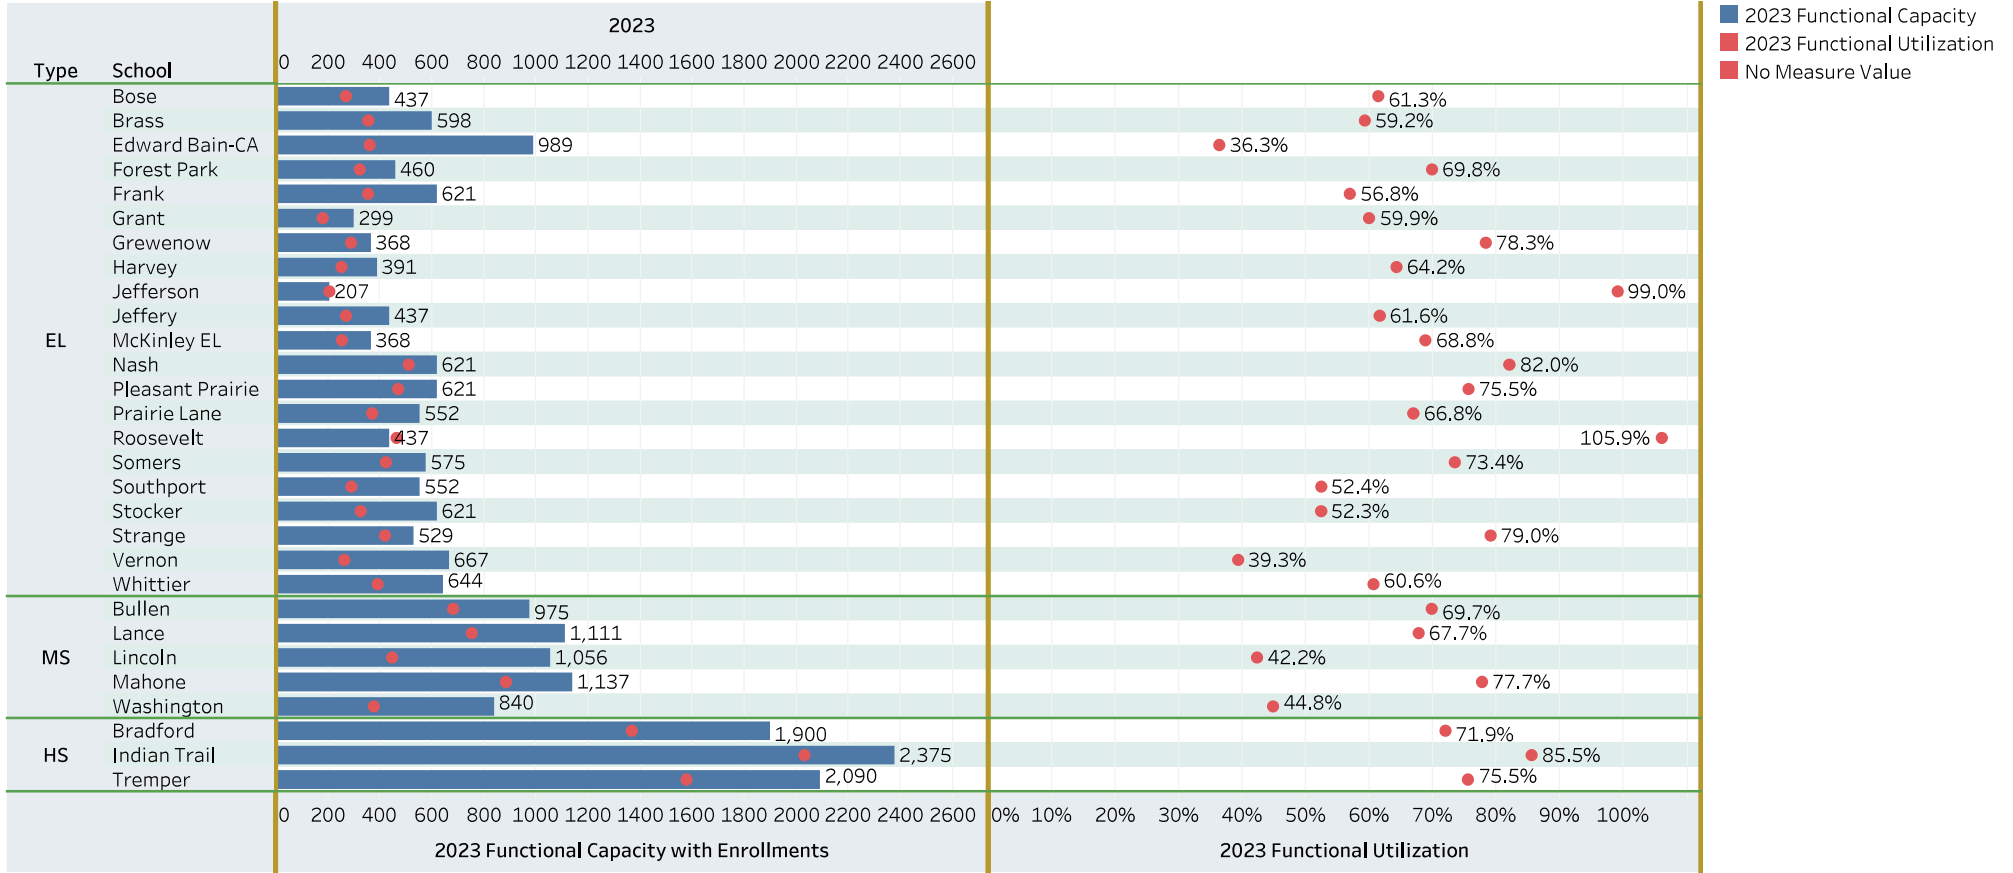

2023 Functional Utilization (Functional Capacity Base)

2023 Functional Capacity, 2023 and 2023 Functional Utilization for each School broken down by Type. Color shows details about 2023 Functional Capacity and 2023 Functional Utilization. The data is filtered on Status, which keeps Open. The view is filtered on Type and School. The Type filter keeps EL, HS and MS. The School filter keeps 73 of 73 members.