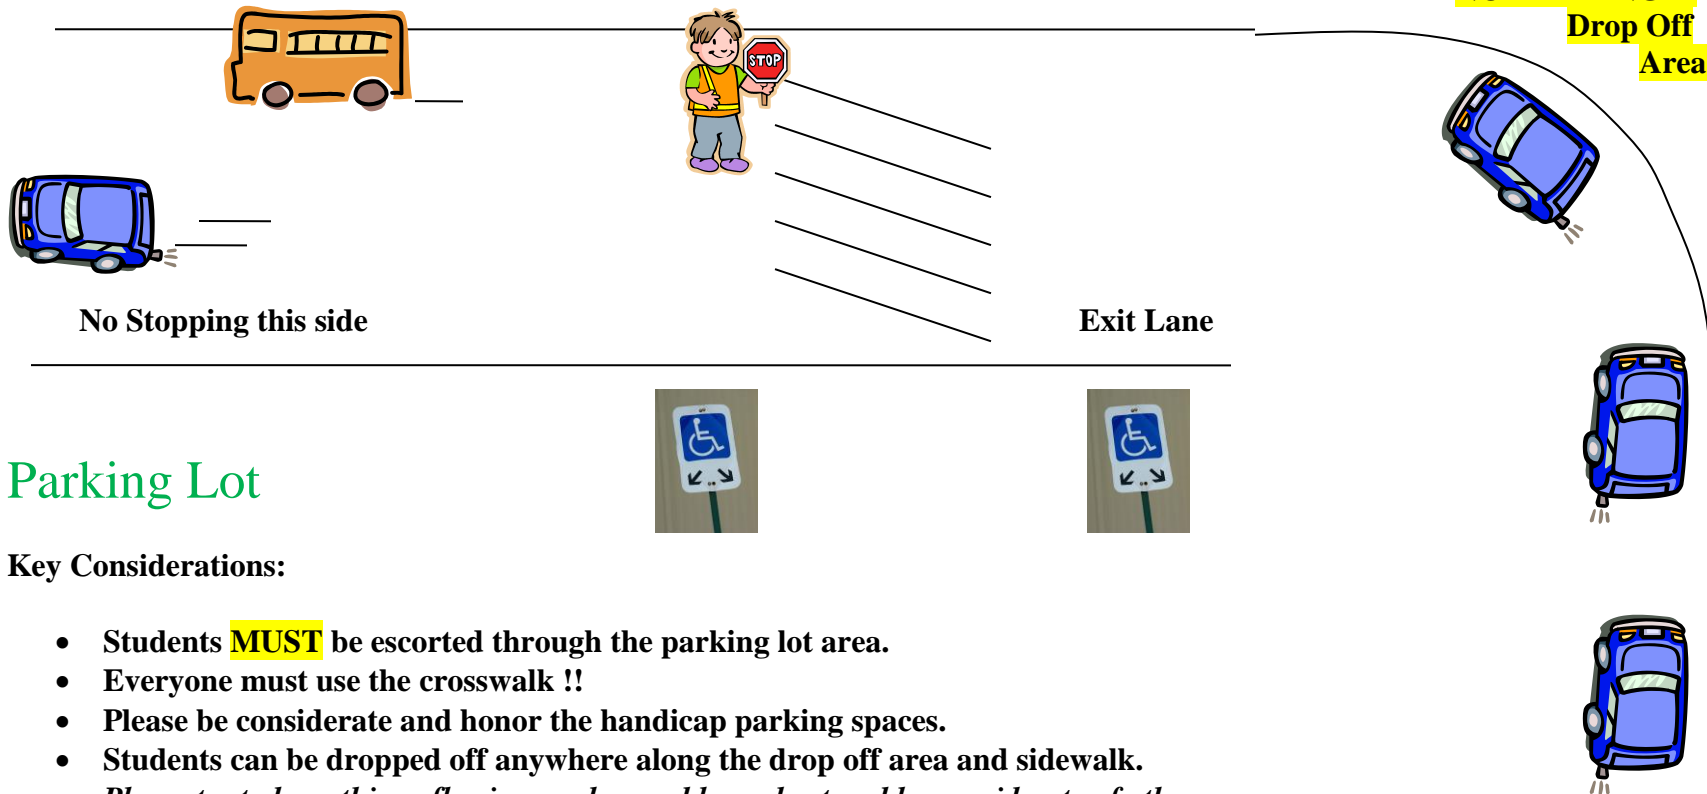

School Main Entrance (North Side)

PLAYGROUND

For the Safety of our School & students please follow these guidelines.

5 MPH !

Busses only this side

Student Drop Off this side only!

----- Cross Walk -----

Parking Lot

Key Considerations:

- Students **MUST** be escorted through the parking lot area.
- Everyone must use the crosswalk !!
- Please be considerate and honor the handicap parking spaces.
- Students can be dropped off anywhere along the drop off area and sidewalk.
- *Please try to keep things flowing, make good byes short and be considerate of others.*